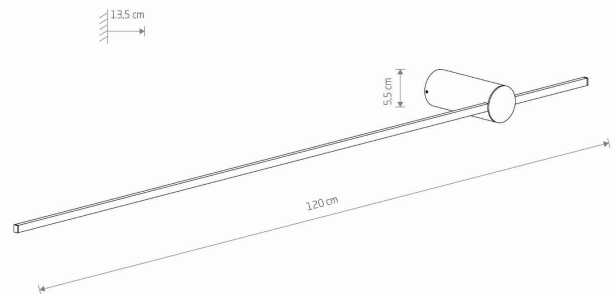

LUMINAIRE MODEL

SABER LED L
10314

CATALOGUE GROUP
COUNTRY OF ORIGIN

—
MADE IN POLAND

LIGHT SOURCE **LED**
 LIGHT SOURCES TYPE **Integrated**
 MAXIMUM WATTAGE **16W**
 LAMP INCLUDES SOURCE OF LIGHT **Yes**
 IP **IP20**
 LIFETIME **30000h**

PACKAGE DIMENSIONS **123cm/16.5cm/8.5cm**
(L/W/H)

NET/GROSS WEIGHT **0.615kg/1.01kg**

ASSEMBLY METHOD **Bridge**

LEADING/SUPPLEMENTARY COLOR **Black,White**

MATERIALS **Painted aluminum,Painted steel,Plastic**
PC

STYLE **Modern**

ELECTRICAL SECURITY CLASS **I**

POWER SUPPLY **~220-230V/50/60Hz**

DIMENSIONS

Item No.	POWER	COLOR TEMP	LUMEN	BEAM ANGLE	CRI	IP	LED BRAND	DRIVER BRAND	LIFETIME	WARRANTY
10314	16W	3000K	540lm	100°	>90	IP20	—	—	30000h	—