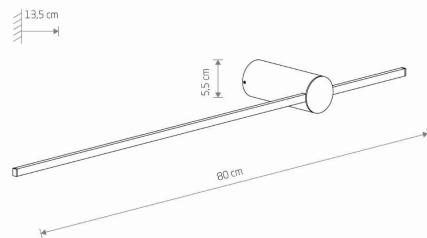

LUMINAIRE MODEL

SABER LED M
10312

CATALOGUE GROUP
COUNTRY OF ORIGIN

—
MADE IN POLAND

LIGHT SOURCE **LED**
 LIGHT SOURCES TYPE **Integrated**
 MAXIMUM WATTAGE **11W**
 LAMP INCLUDES SOURCE OF LIGHT **Yes**
 IP **IP20**
 LIFETIME **30000h**

PACKAGE DIMENSIONS (L/W/H) **82.5cm/16.7cm/9cm**

NET/GROSS WEIGHT **0.525kg/0.82kg**

ASSEMBLY METHOD **Bridge**

LEADING/SUPPLEMENTARY COLOR **Black,White**

MATERIALS **Painted aluminum,Painted steel,Plastic**
PC

STYLE **Modern**

ELECTRICAL SECURITY CLASS **I**

POWER SUPPLY **~220-230V/50/60Hz**

DIMENSIONS

Item No.	POWER	COLOR TEMP	LUMEN	BEAM ANGLE	CRI	IP	LED BRAND	DRIVER BRAND	LIFETIME	WARRANTY
10312	11W	3000K	380lm	100°	>90	IP20	—	—	30000h	—