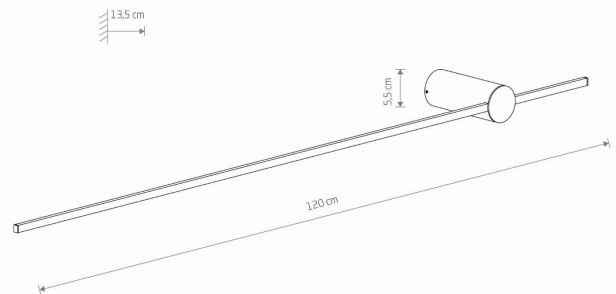

LUMINAIRE MODEL

**SABER LED L**  
**10854**

CATALOGUE GROUP  
COUNTRY OF ORIGIN

—  
**MADE IN POLAND**

LIGHT SOURCE **LED**  
 LIGHT SOURCES TYPE **Integrated**  
 MAXIMUM WATTAGE **16W**  
 LAMP INCLUDES SOURCE OF LIGHT **Yes**  
 IP **IP20**  
 LIFETIME **30000h**

PACKAGE DIMENSIONS **123cm/16.5cm/8.5cm**  
(L/W/H)

NET/GROSS WEIGHT **0.615kg/1.01kg**

ASSEMBLY METHOD **Bridge**

LEADING/SUPPLEMENTARY COLOR **Black,White**

MATERIALS **Painted aluminum,Painted steel,Plastic**  
**PC**

STYLE **Modern**

ELECTRICAL SECURITY CLASS **I**

POWER SUPPLY **~220-230V/50/60Hz**

DIMENSIONS

Item No.	POWER	COLOR TEMP	LUMEN	BEAM ANGLE	CRI	IP	LED BRAND	DRIVER BRAND	LIFETIME	WARRANTY
10854	16W	4000K	570lm	100°	>90	IP20	—	—	30000h	—