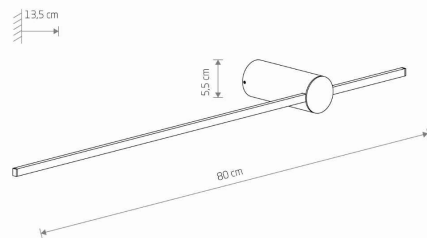

PACKAGE DIMENSIONS (L/W/H) **82.5cm/16.7cm/9cm**

NET/GROSS WEIGHT **0.525kg/0.82kg**

ASSEMBLY METHOD **Bridge**

LEADING/SUPPLEMENTARY COLOR **Black,White**

MATERIALS **Painted aluminum,Painted steel,Plastic**  
**PC**

STYLE **Modern**

ELECTRICAL SECURITY CLASS **I**

POWER SUPPLY **~220-230V/50/60Hz**

DIMENSIONS

5 9 0 3 1 3 9 1 0 8 5 3 9

Item No.	POWER	COLOR TEMP	LUMEN	BEAM ANGLE	CRI	IP	LED BRAND	DRIVER BRAND	LIFETIME	WARRANTY
10853	11W	4000K	410lm	100°	>90	IP20	—	—	30000h	—