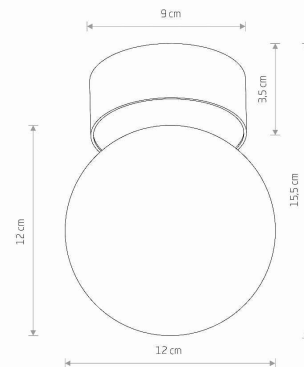

LUMINAIRE MODEL

KIER S
10623

CATALOGUE GROUP
COUNTRY OF ORIGIN

—
MADE IN POLAND

LIGHT SOURCE **G9**
 LIGHT SOURCES TYPE **Replaceable**
 MAXIMUM WATTAGE **12W**
 LAMP INCLUDES SOURCE OF LIGHT **No**
 NUMBER OF LIGHT SOURCES **1**
 IP **IP20**

PACKAGE DIMENSIONS **24cm/15cm/15cm**
(L/W/H)

NET/GROSS WEIGHT **0.37kg/0.57kg**

ASSEMBLY METHOD **Direct assembly**

LEADING/SUPPLEMENTARY COLOR **Satine**
Gold,White

MATERIALS **Painted steel,Glass**

STYLE **Classic**

ELECTRICAL SECURITY CLASS **I**

POWER SUPPLY **~220-230V/50/60Hz**

DIMENSIONS

5 9 0 3 1 3 9 1 0 6 2 3 8