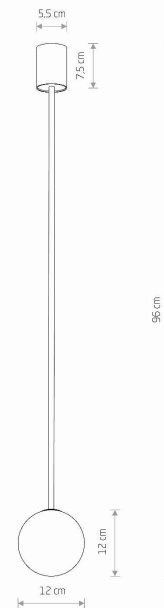

LUMINAIRE MODEL

KIER M
10306

CATALOGUE GROUP
COUNTRY OF ORIGIN

—
MADE IN POLAND

LIGHT SOURCE **G9**
 LIGHT SOURCES TYPE **Replaceable**
 MAXIMUM WATTAGE **12W only LED**
 LAMP INCLUDES SOURCE OF LIGHT **No**
 NUMBER OF LIGHT SOURCES **1**
 IP **IP20**
Interior use

PACKAGE DIMENSIONS (L/W/H) **90cm/17cm/15cm**

NET/GROSS WEIGHT **0.58kg/1.06kg**

ASSEMBLY METHOD **Direct assembly**

LEADING/SUPPLEMENTARY COLOR **Satine Gold,White**

MATERIALS **Painted steel,Glass**

STYLE **Modern**

ELECTRICAL SECURITY CLASS **I**

POWER SUPPLY **~220-230VV/50/60Hz**

DIMENSIONS

5 903139103060