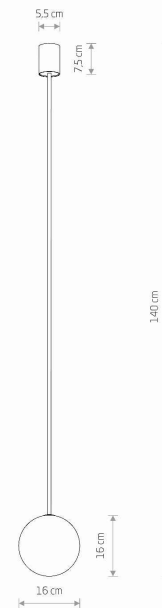

LUMINAIRE MODEL

KIER L
10308

CATALOGUE GROUP
COUNTRY OF ORIGIN

—
MADE IN POLAND

LIGHT SOURCE **G9**
 LIGHT SOURCES TYPE **Replaceable**
 MAXIMUM WATTAGE **12W only LED**
 LAMP INCLUDES SOURCE OF LIGHT **No**
 NUMBER OF LIGHT SOURCES **1**
 IP **IP20**
Interior use

PACKAGE DIMENSIONS (L/W/H) **130cm/20cm/17cm**

NET/GROSS WEIGHT **0.74kg/1.56kg**

ASSEMBLY METHOD **Direct assembly**

LEADING/SUPPLEMENTARY COLOR **Satine Gold,White**

MATERIALS **Painted steel,Glass**

STYLE **Modern**

ELECTRICAL SECURITY CLASS **I**

POWER SUPPLY **~220-230VV/50/60Hz**

DIMENSIONS

5 903139103084