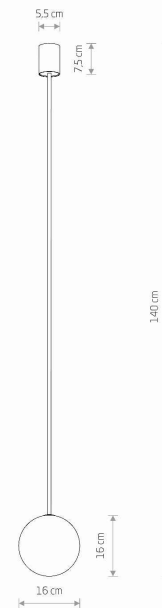

LUMINAIRE MODEL

**KIER L
10310**

CATALOGUE GROUP
COUNTRY OF ORIGIN

—
MADE IN POLAND

LIGHT SOURCE **G9**
 LIGHT SOURCES TYPE **Replaceable**
 MAXIMUM WATTAGE **12W only LED**
 LAMP INCLUDES SOURCE OF LIGHT **No**
 NUMBER OF LIGHT SOURCES **1**
 IP **IP20**
Interior use

PACKAGE DIMENSIONS (L/W/H) **120cm/20cm/17cm**
 NET/GROSS WEIGHT **0.74kg/1.56kg**
 ASSEMBLY METHOD **Direct assembly**
 LEADING/SUPPLEMENTARY COLOR **Black,White**
 MATERIALS **Painted steel,Glass**
 STYLE **Modern**
 ELECTRICAL SECURITY CLASS **I**
 POWER SUPPLY **~220-230VV/50/60Hz**

DIMENSIONS

5 9 0 3 1 3 9 1 0 3 1 0 7