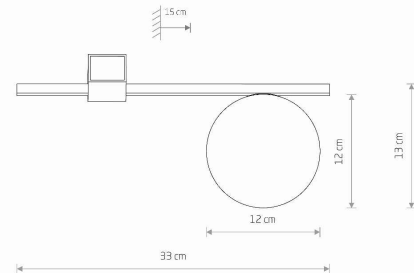

LUMINAIRE MODEL

PIK
10299

CATALOGUE GROUP
COUNTRY OF ORIGIN

—
MADE IN POLAND

LIGHT SOURCE **G9**
 LIGHT SOURCES TYPE **Replaceable**
 MAXIMUM WATTAGE **12W only LED**
 LAMP INCLUDES SOURCE OF LIGHT **No**
 NUMBER OF LIGHT SOURCES **1**
 IP **IP20**
Interior use

PACKAGE DIMENSIONS (L/W/H) **36cm/14cm/20cm**

NET/GROSS WEIGHT **0.31kg/0.60kg**

ASSEMBLY METHOD **Bridge**

LEADING/SUPPLEMENTARY COLOR **Black,White**

MATERIALS **Painted aluminum,Glass**

STYLE **Modern**

ELECTRICAL SECURITY CLASS **I**

POWER SUPPLY **~220-230VV/50/60Hz**

DIMENSIONS

5 903139102995