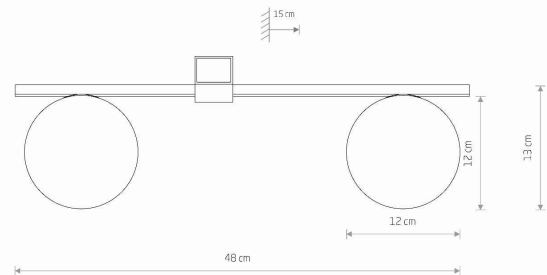

LUMINAIRE MODEL

**PIK**  
**10300**

CATALOGUE GROUP  
COUNTRY OF ORIGIN

—  
**MADE IN POLAND**

LIGHT SOURCE **G9**  
 LIGHT SOURCES TYPE **Replaceable**  
 MAXIMUM WATTAGE **12W only LED**  
 LAMP INCLUDES SOURCE OF LIGHT **No**  
 NUMBER OF LIGHT SOURCES **2**  
 IP **IP20**  
**Interior use**

PACKAGE DIMENSIONS (L/W/H) **50cm/17cm/14cm**

NET/GROSS WEIGHT **0.45kg/0.82kg**

ASSEMBLY METHOD **Bridge**

LEADING/SUPPLEMENTARY COLOR **Black,White**

MATERIALS **Painted aluminum,Glass**

STYLE **Modern**

ELECTRICAL SECURITY CLASS **I**

POWER SUPPLY **~220-230VV/50Hz**

**DIMENSIONS**

5 903139103008