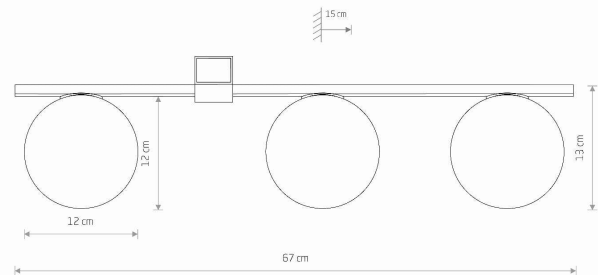

LUMINAIRE MODEL

**PIK**  
**10301**

CATALOGUE GROUP  
COUNTRY OF ORIGIN

—  
**MADE IN POLAND**

LIGHT SOURCE **G9**  
 LIGHT SOURCES TYPE **Replaceable**  
 MAXIMUM WATTAGE **12W only LED**  
 LAMP INCLUDES SOURCE OF LIGHT **No**  
 NUMBER OF LIGHT SOURCES **3**  
 IP **IP20**  
**Interior use**

PACKAGE DIMENSIONS (L/W/H) **70cm/17cm/14cm**

NET/GROSS WEIGHT **0.62kg/1.20kg**

ASSEMBLY METHOD **Bridge**

LEADING/SUPPLEMENTARY COLOR **Black,White**

MATERIALS **Painted aluminum,Glass**

STYLE **Modern**

ELECTRICAL SECURITY CLASS **I**

POWER SUPPLY **~220-230VV/50Hz**

**DIMENSIONS**

5 903139103015