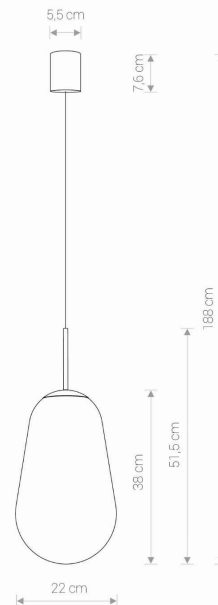

LUMINAIRE MODEL

**PEAR L
7797**

CATALOGUE GROUP
COUNTRY OF ORIGIN

—
MADE IN POLAND

LIGHT SOURCE **E27**
 LIGHT SOURCES TYPE **Replaceable**
 MAXIMUM WATTAGE **25W only LED**
 LAMP INCLUDES SOURCE OF LIGHT **No**
 NUMBER OF LIGHT SOURCES **1**
 IP **IP20**
Interior use

PACKAGE DIMENSIONS (L/W/H) **26cm/26cm/64cm**

NET/GROSS WEIGHT **2.23kg/3.08kg**

ASSEMBLY METHOD **Bridge**

LEADING/SUPPLEMENTARY COLOR **Transparent, Black**

MATERIALS **Glass, Painted steel**

STYLE **Modern**

ELECTRICAL SECURITY CLASS **I**

POWER SUPPLY **220-230V/50/60Hz**

DIMENSIONS

5 903139779791