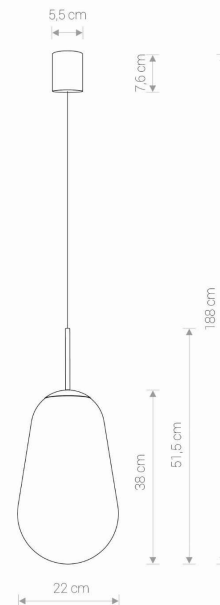

LUMINAIRE MODEL

PEAR M
7798

CATALOGUE GROUP
COUNTRY OF ORIGIN

—
MADE IN POLAND

LIGHT SOURCE **E27**
 LIGHT SOURCES TYPE **Replaceable**
 MAXIMUM WATTAGE **25W only LED**
 LAMP INCLUDES SOURCE OF LIGHT **No**
 NUMBER OF LIGHT SOURCES **1**
 IP **IP20**
Interior use

PACKAGE DIMENSIONS **22.5cm/22.5cm/58,5cm**
(L/W/H)

NET/GROSS WEIGHT **2.02kg/2.82kg**

ASSEMBLY METHOD **Bridge**

LEADING/SUPPLEMENTARY COLOR **Transparent, Black**

MATERIALS **Glass, Painted steel**

STYLE **Modern**

ELECTRICAL SECURITY CLASS **I**

POWER SUPPLY **220-230V/50/60Hz**

DIMENSIONS

5 903139779890