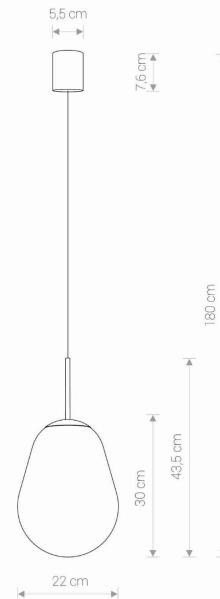

LUMINAIRE MODEL

PEAR S
7800

CATALOGUE GROUP
COUNTRY OF ORIGIN

—
MADE IN POLAND

LIGHT SOURCE **E27**
 LIGHT SOURCES TYPE **Replaceable**
 MAXIMUM WATTAGE **25W only LED**
 LAMP INCLUDES SOURCE OF LIGHT **No**
 NUMBER OF LIGHT SOURCES **1**
 IP **IP20**
Interior use

PACKAGE DIMENSIONS (L/W/H) **26cm/26cm/49cm**

NET/GROSS WEIGHT **1.64kg/2.4kg**

ASSEMBLY METHOD **Bridge**

LEADING/SUPPLEMENTARY COLOR **Transparent, Black**

MATERIALS **Glass, Painted steel**

STYLE **Modern**

ELECTRICAL SECURITY CLASS **I**

POWER SUPPLY **220-230V/50/60Hz**

DIMENSIONS

5 903139780094