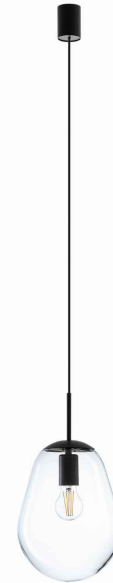

LUMINAIRE MODEL

PEAR S
7800

CATALOGUE GROUP
COUNTRY OF ORIGIN

—
MADE IN POLAND

LIGHT SOURCE **E27**
 LIGHT SOURCES TYPE **Replaceable**
 MAXIMUM WATTAGE **25W only LED**
 LAMP INCLUDES SOURCE OF LIGHT **No**
 NUMBER OF LIGHT SOURCES **1**
 IP **IP20**
Interior use

PACKAGE DIMENSIONS (L/W/H) **26cm/26cm/49cm**

NET/GROSS WEIGHT **1.64kg/2.4kg**

ASSEMBLY METHOD **Bridge**

LEADING/SUPPLEMENTARY COLOR **Transparent, Black**

MATERIALS **Glass, Painted steel**

STYLE **Modern**

ELECTRICAL SECURITY CLASS **I**

POWER SUPPLY **220-230V/50/60Hz**

DIMENSIONS

5 903139780094