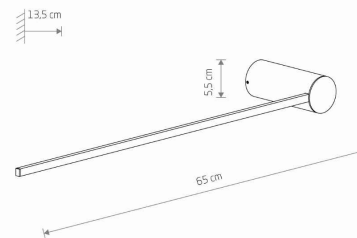

PACKAGE DIMENSIONS (L/W/H) **83.5cm/15.7cm/8.3cm**

NET/GROSS WEIGHT **0.34kg/0.665kg**

ASSEMBLY METHOD **Direct assembly**

LEADING/SUPPLEMENTARY COLOR **Black,White**

MATERIALS **Painted aluminum,Plastic PC**

STYLE **Industrial**

ELECTRICAL SECURITY CLASS **I**

POWER SUPPLY **~220-230V/50/60Hz**

DIMENSIONS

5 903139103664

Item No.	POWER	COLOR TEMP	LUMEN	BEAM ANGLE	CRI	IP	LED BRAND	DRIVER BRAND	LIFETIME	WARRANTY
10366	10W	3000K	360lm	100°	>90	IP20	—	—	30000h	—