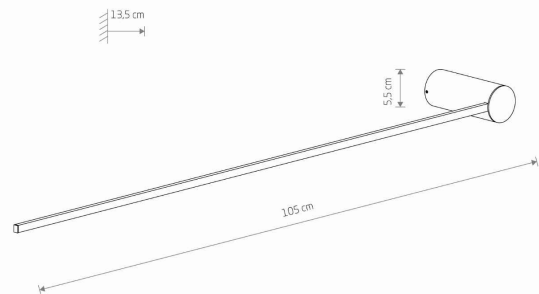

LUMINAIRE MODEL

**ARM LED L  
10367**

CATALOGUE GROUP  
COUNTRY OF ORIGIN

—  
**MADE IN POLAND**

LIGHT SOURCE **LED**  
 LIGHT SOURCES TYPE **Integrated**  
 MAXIMUM WATTAGE **14W**  
 LAMP INCLUDES SOURCE OF LIGHT **Yes**  
 IP **IP20**  
**Interior use**  
 LIFETIME **30000h**

PACKAGE DIMENSIONS (L/W/H) **122.5cm/16.5cm/8.2cm**

NET/GROSS WEIGHT **0.38kg/0.83kg**

ASSEMBLY METHOD **Direct assembly**

LEADING/SUPPLEMENTARY COLOR **Black,White**

MATERIALS **Painted aluminum,Plastic PC**

STYLE **Modern**

ELECTRICAL SECURITY CLASS **I**

POWER SUPPLY **~220-230V/50/60Hz**

DIMENSIONS

5 903139103671

Item No.	POWER	COLOR TEMP	LUMEN	BEAM ANGLE	CRI	IP	LED BRAND	DRIVER BRAND	LIFETIME	WARRANTY
10367	14W	3000K	520lm	100°	>90	IP20	—	—	30000h	—