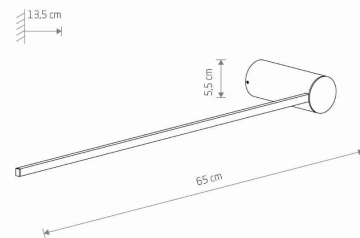

PACKAGE DIMENSIONS (L/W/H) **83.5cm/15.7cm/8.3cm**

NET/GROSS WEIGHT **0.34kg/0.665kg**

ASSEMBLY METHOD **Direct assembly**

LEADING/SUPPLEMENTARY COLOR **Black,White**

MATERIALS **Painted aluminum,Plastic PC**

STYLE **Industrial**

ELECTRICAL SECURITY CLASS **I**

POWER SUPPLY **~220-230V/50/60Hz**

DIMENSIONS

5 903139108553

Item No.	POWER	COLOR TEMP	LUMEN	BEAM ANGLE	CRI	IP	LED BRAND	DRIVER BRAND	LIFETIME	WARRANTY
10855	10W	4000K	390lm	100°	>90	IP20	—	—	30000h	—