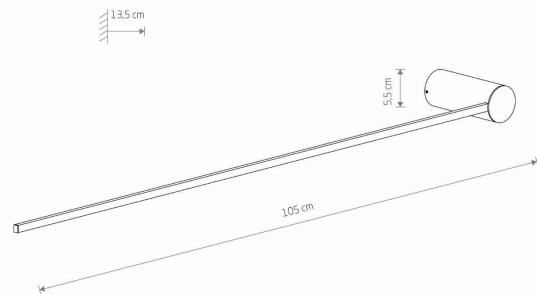

LUMINAIRE MODEL

**ARM LED L
10856**

CATALOGUE GROUP
COUNTRY OF ORIGIN

—
MADE IN POLAND

LIGHT SOURCE **LED**
 LIGHT SOURCES TYPE **Integrated**
 MAXIMUM WATTAGE **14W**
 LAMP INCLUDES SOURCE OF LIGHT **Yes**
 NUMBER OF LIGHT SOURCES **1**
 IP **IP20**
Interior use
 LIFETIME **30000h**

PACKAGE DIMENSIONS **122.5cm/16.5cm/8.2cm**
(L/W/H)

NET/GROSS WEIGHT **0.38kg/0.83kg**

ASSEMBLY METHOD **Direct assembly**

LEADING/SUPPLEMENTARY COLOR **Black,White**

MATERIALS **Painted aluminum,Plastic PC**

STYLE **Industrial**

ELECTRICAL SECURITY CLASS **I**

POWER SUPPLY **~220-230V/50/60Hz**

DIMENSIONS

5 9 0 3 1 3 9 1 0 8 5 6 0

Item No.	POWER	COLOR TEMP	LUMEN	BEAM ANGLE	CRI	IP	LED BRAND	DRIVER BRAND	LIFETIME	WARRANTY
10856	14W	4000K	550lm	100°	>90	IP20	—	—	30000h	—