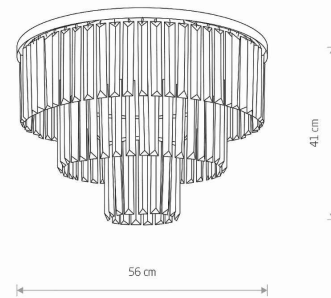

LUMINAIRE MODEL

**CRISTAL M**  
**7627**

CATALOGUE GROUP  
COUNTRY OF ORIGIN

—  
**MADE IN POLAND**

LIGHT SOURCE **E14**  
 LIGHT SOURCES TYPE **Replaceable**  
 MAXIMUM WATTAGE **25W only LED**  
 LAMP INCLUDES SOURCE OF LIGHT **No**  
 NUMBER OF LIGHT SOURCES **9**  
 IP **IP20**  
**Interior use**

PACKAGE DIMENSIONS (L/W/H) **57cm/57cm/30cm**

NET/GROSS WEIGHT **9.3kg/10.38kg**

ASSEMBLY METHOD **Direct assembly**

LEADING/SUPPLEMENTARY COLOR **Transparent, Black**

MATERIALS **Crystal, Painted steel**

STYLE **Glamour**

ELECTRICAL SECURITY CLASS **I**

POWER SUPPLY **220-230V/50/60Hz**

DIMENSIONS

5 9 0 3 1 3 9 7 6 2 7 9 3