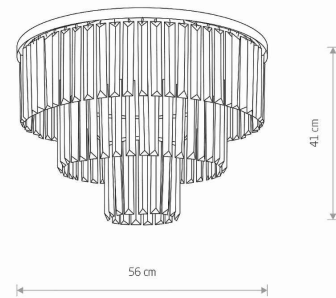

LUMINAIRE MODEL

**CRISTAL M  
7628**

CATALOGUE GROUP  
COUNTRY OF ORIGIN

—  
**MADE IN POLAND**

LIGHT SOURCE **E14**  
 LIGHT SOURCES TYPE **Replaceable**  
 MAXIMUM WATTAGE **25W only LED**  
 LAMP INCLUDES SOURCE OF LIGHT **No**  
 NUMBER OF LIGHT SOURCES **9**  
 IP **IP20**  
**Interior use**

PACKAGE DIMENSIONS (L/W/H) **57cm/57cm/30cm**

NET/GROSS WEIGHT **9.3kg/10.38kg**

ASSEMBLY METHOD **Direct assembly**

LEADING/SUPPLEMENTARY COLOR **Transparent, Silver**

MATERIALS **Crystal, Painted steel**

STYLE **Glamour**

ELECTRICAL SECURITY CLASS **I**

POWER SUPPLY **220-230V/50/60Hz**

DIMENSIONS

5 9 0 3 1 3 9 7 6 2 8 9 2