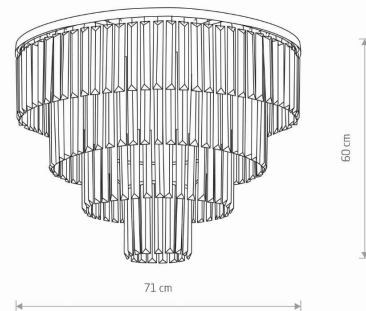

LUMINAIRE MODEL

**CRISTAL L
7630**

CATALOGUE GROUP
COUNTRY OF ORIGIN

—
MADE IN POLAND

LIGHT SOURCE **E14**
 LIGHT SOURCES TYPE **Replaceable**
 MAXIMUM WATTAGE **25W only LED**
 LAMP INCLUDES SOURCE OF LIGHT **No**
 NUMBER OF LIGHT SOURCES **12**
 IP **IP20**
Interior use

PACKAGE DIMENSIONS (L/W/H) **74cm/74cm/49cm**

NET/GROSS WEIGHT **14kg/16kg**

ASSEMBLY METHOD **Bridge**

LEADING/SUPPLEMENTARY COLOR **Transparent, Black**

MATERIALS **Crystal, Painted steel**

STYLE **Glamour**

ELECTRICAL SECURITY CLASS **I**

POWER SUPPLY **220-230V/50/60Hz**

DIMENSIONS

5 903139763097