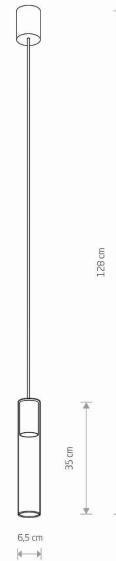

LUMINAIRE MODEL

**CYLINDER L**  
**7864**

CATALOGUE GROUP  
COUNTRY OF ORIGIN

—  
**MADE IN POLAND**

LIGHT SOURCE **GU10**  
 LIGHT SOURCES TYPE **Replaceable**  
 MAXIMUM WATTAGE **10W only LED**  
 LAMP INCLUDES SOURCE OF LIGHT **No**  
 NUMBER OF LIGHT SOURCES **1**  
 IP **IP20**  
**Interior use**

PACKAGE DIMENSIONS (L/W/H) **43cm/9cm/9cm**  
 NET/GROSS WEIGHT **0.84kg/0.96kg**  
 ASSEMBLY METHOD **Bridge**  
 LEADING/SUPPLEMENTARY COLOR **Transparent, Black**  
 MATERIALS **Painted steel, Glass**  
 STYLE **Modern**  
 ELECTRICAL SECURITY CLASS **I**  
 POWER SUPPLY **220-230V/50/60Hz**

DIMENSIONS

5 9 0 3 1 3 9 7 8 6 4 9 2