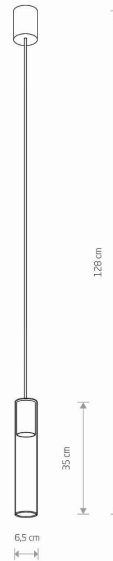

LUMINAIRE MODEL

**CYLINDER L**  
**7867**

CATALOGUE GROUP  
COUNTRY OF ORIGIN

—  
**MADE IN POLAND**

LIGHT SOURCE **GU10**  
 LIGHT SOURCES TYPE **Replaceable**  
 MAXIMUM WATTAGE **10W only LED**  
 LAMP INCLUDES SOURCE OF LIGHT **No**  
 NUMBER OF LIGHT SOURCES **1**  
 IP **IP20**  
**Interior use**

PACKAGE DIMENSIONS (L/W/H) **43cm/9cm/9cm**  
 NET/GROSS WEIGHT **0.8kg/0.92kg**  
 ASSEMBLY METHOD **Bridge**  
 LEADING/SUPPLEMENTARY COLOR **Transparent, Brass**

MATERIALS **Glass, Solid brass, Painted steel**

STYLE **Glamour**

ELECTRICAL SECURITY CLASS **I**

POWER SUPPLY **220-230V/50/60Hz**

DIMENSIONS

5 9 0 3 1 3 9 7 8 6 7 9 9