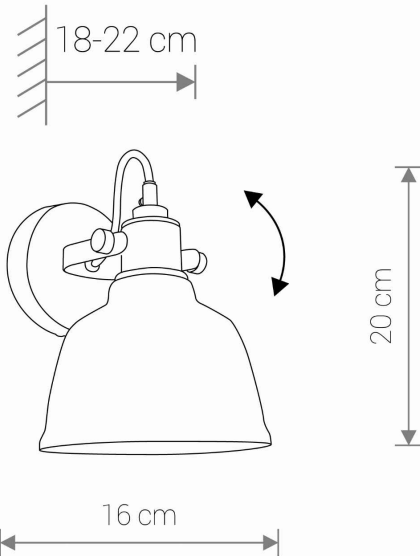

LUMINAIRE MODEL

AMALFI
9154

CATALOGUE GROUP
COUNTRY OF ORIGIN

—
MADE IN P.R.C.

LIGHT SOURCE **E27**
 LIGHT SOURCES TYPE **Replaceable**
 MAXIMUM WATTAGE **25W only LED**
 LAMP INCLUDES SOURCE OF LIGHT **No**
 NUMBER OF LIGHT SOURCES **1**
 IP **IP20**
Interior use

PACKAGE DIMENSIONS (L/W/H) **33cm/21cm/19cm**

NET/GROSS WEIGHT **0.7kg/1kg**

ASSEMBLY METHOD **Bridge**

LEADING/SUPPLEMENTARY COLOR **Silver,Black**

MATERIALS **Metallized glass,Steel,Solid brass**

STYLE **Industrial**

ELECTRICAL SECURITY CLASS **I**

POWER SUPPLY **~220-230V/50/60Hz**

DIMENSIONS

5 903139915496