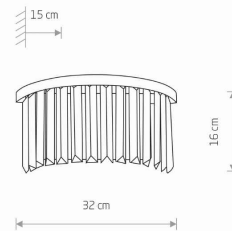

LUMINAIRE MODEL

**CRISTAL
7632**

CATALOGUE GROUP
COUNTRY OF ORIGIN

—
MADE IN POLAND

LIGHT SOURCE **E14**
 LIGHT SOURCES TYPE **Replaceable**
 MAXIMUM WATTAGE **25W only LED**
 LAMP INCLUDES SOURCE OF LIGHT **No**
 NUMBER OF LIGHT SOURCES **2**
 IP **IP20**
Interior use

PACKAGE DIMENSIONS (L/W/H) **33cm/15cm/17cm**

NET/GROSS WEIGHT **1.6kg/1.9kg**

ASSEMBLY METHOD **Bridge**

LEADING/SUPPLEMENTARY COLOR **Transparent, Silver**

MATERIALS **Crystal, Painted steel**

STYLE **Glamour**

ELECTRICAL SECURITY CLASS **I**

POWER SUPPLY **220-230V/50/60Hz**

DIMENSIONS

5 903139763295