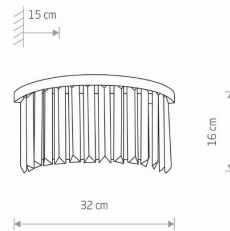

LUMINAIRE MODEL

CRISTAL
7633

CATALOGUE GROUP
COUNTRY OF ORIGIN

—
MADE IN POLAND

LIGHT SOURCE **E14**
 LIGHT SOURCES TYPE **Replaceable**
 MAXIMUM WATTAGE **25W only LED**
 LAMP INCLUDES SOURCE OF LIGHT **No**
 NUMBER OF LIGHT SOURCES **2**
 IP **IP20**
Interior use

PACKAGE DIMENSIONS (L/W/H) **33cm/15cm/17cm**

NET/GROSS WEIGHT **1.6kg/1.9kg**

ASSEMBLY METHOD **Bridge**

LEADING/SUPPLEMENTARY COLOR **Transparent, Black**

MATERIALS **Crystal, Painted steel**

ELECTRICAL SECURITY CLASS **I**

POWER SUPPLY **220-230V/50/60Hz**

DIMENSIONS

5 9 0 3 1 3 9 7 6 3 3 9 4