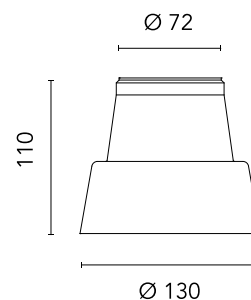

Main specifications

Environments

Outdoor wet location

Download

[Mounting instructions](#)

[ZIP](#)