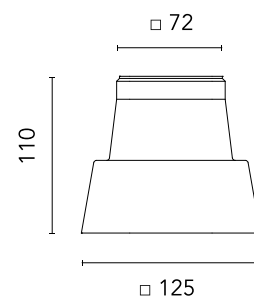

Main specifications

Environments

Outdoor wet location

Download

[Mounting instructions](#)

[ZIP](#)