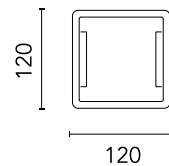

Main specifications

Environments

Outdoor wet location

Download

[Mounting instructions](#)

[ZIP](#)