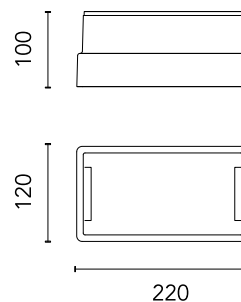

Main specifications

Environments

Outdoor wet location

Download

[Mounting instructions](#)

[ZIP](#)