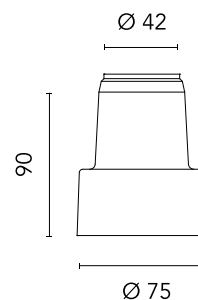

Main specifications

Environments

Outdoor wet location

Download

[Mounting instructions](#)

[ZIP](#)