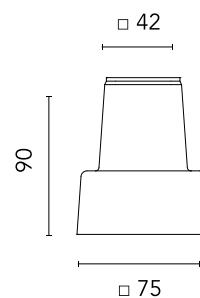

Main specifications

Environments

Outdoor wet location

Download

[Mounting instructions](#)

[ZIP](#)