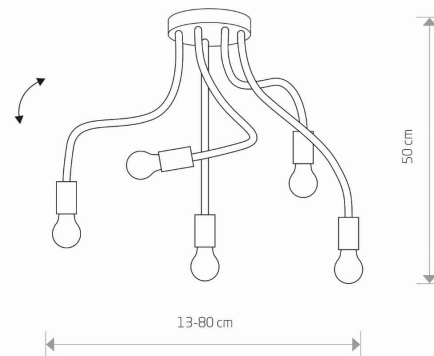

LUMINAIRE MODEL

FLEX
9766

CATALOGUE GROUP
COUNTRY OF ORIGIN

—
MADE IN POLAND

LIGHT SOURCE **E27**
 LIGHT SOURCES TYPE **Replaceable**
 MAXIMUM WATTAGE **25W only LED**
 LAMP INCLUDES SOURCE OF LIGHT **No**
 NUMBER OF LIGHT SOURCES **5**
 IP **IP20**
Interior use

PACKAGE DIMENSIONS (L/W/H) **50cm/15cm/14,5cm**

NET/GROSS WEIGHT **1,76kg/1,93kg**

ASSEMBLY METHOD **Hanger**

LEADING/SUPPLEMENTARY COLOR **Black**

MATERIALS **Flexible stem, Painted steel**

STYLE **Modern**

ELECTRICAL SECURITY CLASS **I**

POWER SUPPLY **~220-230V/50/60Hz**

DIMENSIONS

5 9 0 3 1 3 9 9 7 6 6 9 5