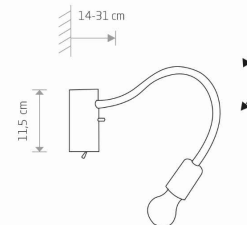

LUMINAIRE MODEL

**FLEX
9768**

CATALOGUE GROUP
COUNTRY OF ORIGIN

—
MADE IN POLAND

LIGHT SOURCE **E27**
 LIGHT SOURCES TYPE **Replaceable**
 MAXIMUM WATTAGE **25W only LED**
 LAMP INCLUDES SOURCE OF LIGHT **No**
 NUMBER OF LIGHT SOURCES **1**
 IP **IP20**
Interior use

PACKAGE DIMENSIONS (L/W/H) **31cm/7,5cm/13,5cm**

NET/GROSS WEIGHT **0,35kg/0,45kg**

ASSEMBLY METHOD **Hanger**

LEADING/SUPPLEMENTARY COLOR **Black**

SWITCH **Yes**

MATERIALS **Flexible stem, Painted steel**

STYLE **Modern**

ELECTRICAL SECURITY CLASS **I**

POWER SUPPLY **~220-230V/50/60Hz**

DIMENSIONS

5 903139976893