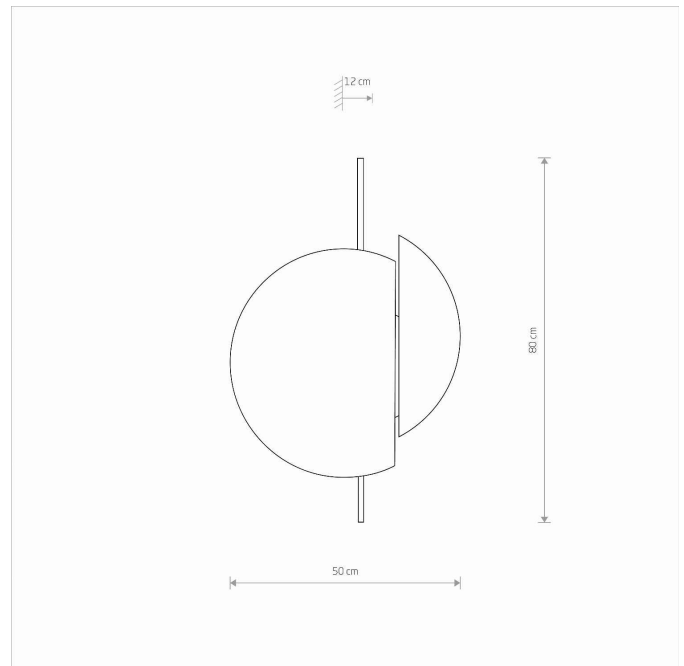

LUMINAIRE MODEL

**SUNSET NATURAL C
10578**

CATALOGUE GROUP
COUNTRY OF ORIGIN

—
MADE IN POLAND

LIGHT SOURCE **GX53**
LIGHT SOURCES TYPE **Replaceable**
MAXIMUM WATTAGE **12W only LED**
LAMP INCLUDES SOURCE OF LIGHT **No**
NUMBER OF LIGHT SOURCES **2**
IP **IP20**
Interior use

PACKAGE DIMENSIONS (L/W/H) **68cm/53cm/16cm**

NET/GROSS WEIGHT **2.7kg/3.5kg**

ASSEMBLY METHOD **Hanger**

LEADING/SUPPLEMENTARY COLOR **Natural wood, Black**

MATERIALS **Plywood, Painted steel**

STYLE **Modern**

ELECTRICAL SECURITY CLASS **I**

POWER SUPPLY **~220-230V/50/60Hz**

DIMENSIONS

5 903139105781

Nowodvorski
LIGHTING

CATALOGUE CARD