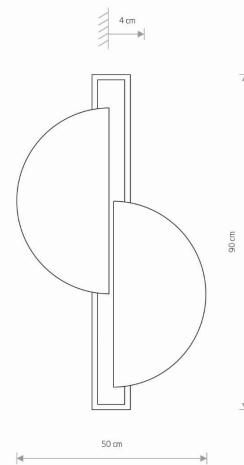

PACKAGE DIMENSIONS (L/W/H) **93cm/34.5cm/10.5cm**

NET/GROSS WEIGHT **3.52kg/4.26kg**

ASSEMBLY METHOD **Direct assembly**

LEADING/SUPPLEMENTARY COLOR **Dark wood, Black**

MATERIALS **Plywood, Painted steel**

STYLE **Modern**

ELECTRICAL SECURITY CLASS **I**

POWER SUPPLY **~220-230V/50/60Hz**

DIMENSIONS

Item No.	POWER	COLOR TEMP	LUMEN	BEAM ANGLE	CRI	IP	LED BRAND	DRIVER BRAND	LIFETIME	WARRANTY
7652	14W	3000K	340lm	—	>90	IP20	—	—	30000h	—