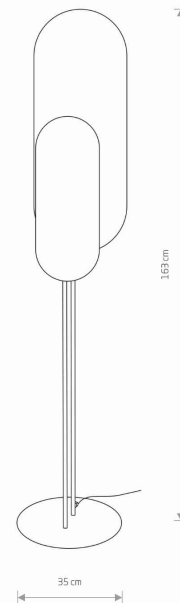

LUMINAIRE MODEL

WHEEL LUX
7646

CATALOGUE GROUP
COUNTRY OF ORIGIN

—
MADE IN POLAND

LIGHT SOURCE **GX53**
 LIGHT SOURCES TYPE **Replaceable**
 MAXIMUM WATTAGE **12W only LED**
 LAMP INCLUDES SOURCE OF LIGHT **No**
 NUMBER OF LIGHT SOURCES **2**
 IP **IP20**
Interior use

PACKAGE DIMENSIONS (L/W/H) **—/—/—**

NET/GROSS WEIGHT **7,1kg/—**

ASSEMBLY METHOD **Free-standing product**

LEADING/SUPPLEMENTARY COLOR **Black,Gold**

SWITCH **Yes**

MATERIALS **Plywood,Plywood,Steel**

ELECTRICAL SECURITY CLASS **I**

POWER SUPPLY **220-230V/50/60Hz**

DIMENSIONS

5 9 0 3 1 3 9 7 6 4 6 9 8