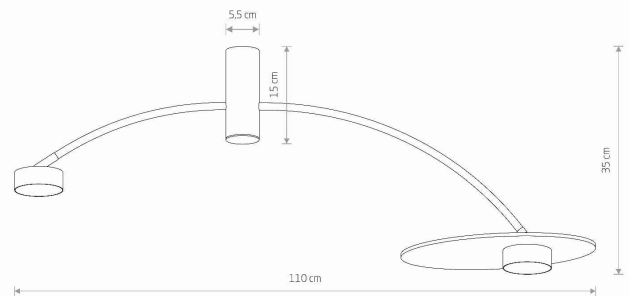

LUMINAIRE MODEL

**HEFT**  
**10356**

CATALOGUE GROUP  
COUNTRY OF ORIGIN

—  
**MADE IN POLAND**

LIGHT SOURCE **GX53**  
 LIGHT SOURCES TYPE **Replaceable**  
 MAXIMUM WATTAGE **12W only LED**  
 LAMP INCLUDES SOURCE OF LIGHT **No**  
 NUMBER OF LIGHT SOURCES **2**  
 IP **IP20**  
**Interior use**

PACKAGE DIMENSIONS (L/W/H) **100cm/38.7cm/24cm**

NET/GROSS WEIGHT **1.165kg/2.55kg**

ASSEMBLY METHOD **Bridge**

LEADING/SUPPLEMENTARY COLOR **Black, Dark wood**

MATERIALS **Painted steel, Plywood**

STYLE **Modern**

ELECTRICAL SECURITY CLASS **I**

POWER SUPPLY **~220-230V/50/60Hz**

DIMENSIONS

5 903139103565