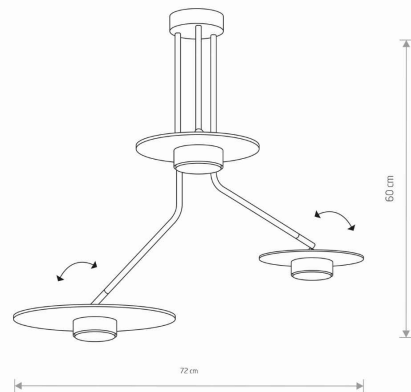

LUMINAIRE MODEL

**DISK
7644**

CATALOGUE GROUP
COUNTRY OF ORIGIN

—
MADE IN POLAND

LIGHT SOURCE **GX53**
 LIGHT SOURCES TYPE **Replaceable**
 MAXIMUM WATTAGE **12W only LED**
 LAMP INCLUDES SOURCE OF LIGHT **No**
 NUMBER OF LIGHT SOURCES **3**
 IP **IP20**
Interior use

PACKAGE DIMENSIONS (L/W/H) **55cm/52cm/70cm**

NET/GROSS WEIGHT **1.8kg/3.3kg**

ASSEMBLY METHOD **Bridge**

LEADING/SUPPLEMENTARY COLOR **Black, Dark wood**

MATERIALS **Painted steel, Plywood**

STYLE **Modern**

ELECTRICAL SECURITY CLASS **I**

POWER SUPPLY **220-230V/50/60Hz**

DIMENSIONS

5 9 0 3 1 3 9 7 6 4 4 9 0