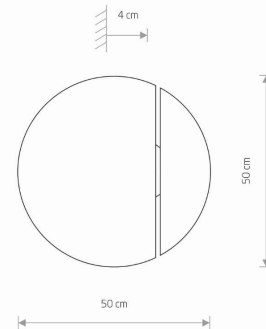

PACKAGE DIMENSIONS **53cm/53cm/7cm**
(L/W/H)

NET/GROSS WEIGHT **1,2kg/—**

ASSEMBLY METHOD **Hanger**

LEADING/SUPPLEMENTARY COLOR **Dark wood,Black**

SWITCH **Yes**

MATERIALS **Plywood,Painted steel**

STYLE **Modern**

ELECTRICAL SECURITY CLASS **I**

POWER SUPPLY **~220-230V/50/60Hz**

DIMENSIONS

Item No.	POWER	COLOR TEMP	LUMEN	BEAM ANGLE	CRI	IP	LED BRAND	DRIVER BRAND	LIFETIME	WARRANTY
7651	15W	3000K	610lm	—	>90	IP20	—	—	30000h	—