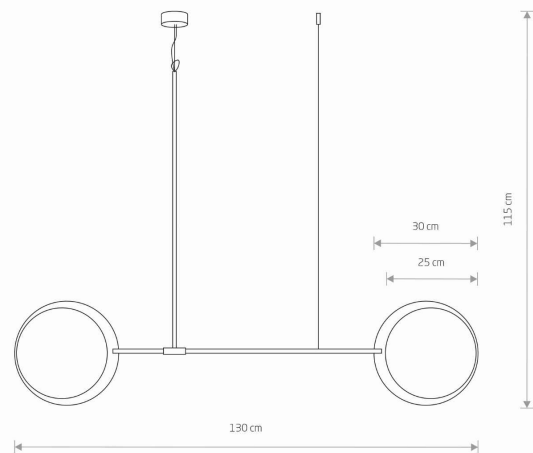

LUMINAIRE MODEL

MINIMAL
9375

CATALOGUE GROUP
COUNTRY OF ORIGIN

—
MADE IN POLAND

LIGHT SOURCE **E27**
 LIGHT SOURCES TYPE **Replaceable**
 MAXIMUM WATTAGE **25W only LED**
 LAMP INCLUDES SOURCE OF LIGHT **No**
 NUMBER OF LIGHT SOURCES **2**
 IP **IP20**
Interior use

PACKAGE DIMENSIONS (L/W/H) **100cm/33cm/10cm**

NET/GROSS WEIGHT **2,94kg/3,7kg**

ASSEMBLY METHOD **Bridge**

LEADING/SUPPLEMENTARY COLOR **Oak,Black**

MATERIALS **Wood,Painted steel,Solid brass**

STYLE **Modern**

ELECTRICAL SECURITY CLASS **I**

POWER SUPPLY **~220-230V/50/60Hz**

DIMENSIONS

5 903 13993 7597