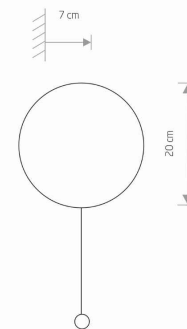

LUMINAIRE MODEL

**MINIMAL**  
**9377**

CATALOGUE GROUP  
COUNTRY OF ORIGIN

—  
**MADE IN POLAND**

LIGHT SOURCE **G9**  
LIGHT SOURCES TYPE **Replaceable**  
MAXIMUM WATTAGE **10W only LED**  
LAMP INCLUDES SOURCE OF LIGHT **No**  
NUMBER OF LIGHT SOURCES **1**  
IP **IP20**  
**Interior use**

PACKAGE DIMENSIONS (L/W/H) **22cm/22cm/8cm**

NET/GROSS WEIGHT **0,26kg/0,42kg**

ASSEMBLY METHOD **Direct assembly**

LEADING/SUPPLEMENTARY COLOR **Oak,Black**

SWITCH **Yes**

MATERIALS **Wood,Painted steel**

STYLE **Modern**

ELECTRICAL SECURITY CLASS **I**

POWER SUPPLY **~220-230V/50/60Hz**

DIMENSIONS

5 903139937795