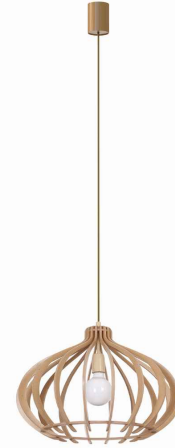

LUMINAIRE MODEL

IKA D
4174

CATALOGUE GROUP
COUNTRY OF ORIGIN

—
MADE IN POLAND

LIGHT SOURCE **E27**
LIGHT SOURCES TYPE **Replaceable**
MAXIMUM WATTAGE **25W only LED**
LAMP INCLUDES SOURCE OF LIGHT **No**
NUMBER OF LIGHT SOURCES **1**
IP **IP20**
Interior use

PACKAGE DIMENSIONS (L/W/H) **50cm/50cm/43cm**

NET/GROSS WEIGHT **1.03kg/2.1kg**

ASSEMBLY METHOD **Direct assembly**

LEADING/SUPPLEMENTARY COLOR **Natural wood**

MATERIALS **Plywood, Painted steel**

STYLE **Scandinavian**

ELECTRICAL SECURITY CLASS **II**

POWER SUPPLY **~220-230V/50/60Hz**

DIMENSIONS

5 903139417495