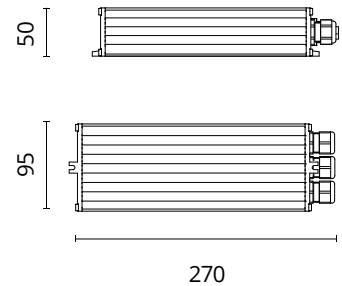

Physical

Trim No

Electrical

Emergency type No