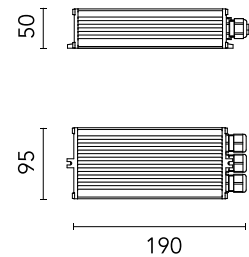

# FLOS

RF26387.A Black

**Power supply 24Vdc 20W / 110-240Vdc (15W@110V)  
IP67 Class II selv. Dimmable DALI**

Are you a professional and your project needs consulting and support?

[BOOK AN APPOINTMENT](#)

## Physical

Colour	Black
Trim	No
IP internal	67
IP external	67

IP	IP
67	67