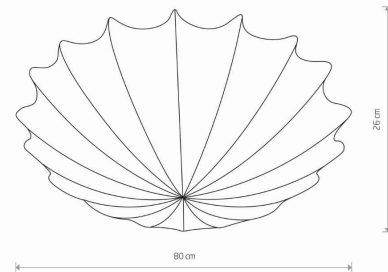

DIMENSIONS