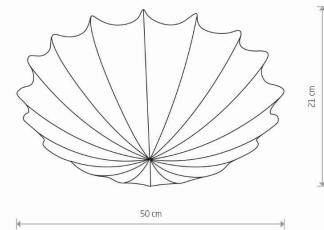

DIMENSIONS