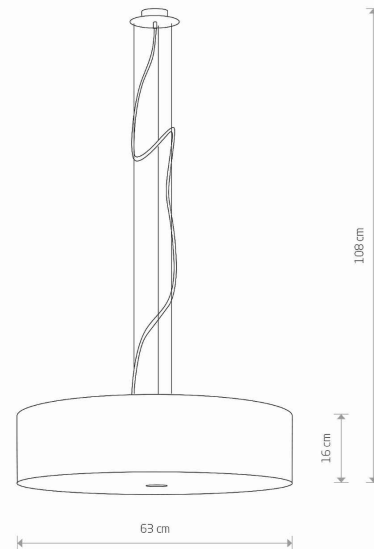

LUMINAIRE MODEL

**VIVIANE**  
**6774**

CATALOGUE GROUP  
COUNTRY OF ORIGIN

—  
**MADE IN POLAND**

LIGHT SOURCE **E27**  
 LIGHT SOURCES TYPE **Replaceable**  
 MAXIMUM WATTAGE **25W only LED**  
 LAMP INCLUDES SOURCE OF LIGHT **No**  
 NUMBER OF LIGHT SOURCES **3**  
 IP **IP20**  
**Interior use**

PACKAGE DIMENSIONS (L/W/H) **67cm/67cm/22cm**  
 NET/GROSS WEIGHT **4,02kg/5,81kg**  
 ASSEMBLY METHOD **Bridge**  
 LEADING/SUPPLEMENTARY COLOR **Black,White**  
 MATERIALS **Fabric,Glass,Chrome**  
 STYLE **Modern**  
 ELECTRICAL SECURITY CLASS **I**  
 POWER SUPPLY **~220-230V/50/60Hz**

DIMENSIONS

5 9 0 3 1 3 9 6 7 7 4 9 3