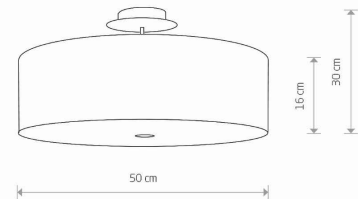

LUMINAIRE MODEL

VIVIANE
6390

CATALOGUE GROUP
COUNTRY OF ORIGIN

—
MADE IN POLAND

LIGHT SOURCE **E27**
 LIGHT SOURCES TYPE **Replaceable**
 MAXIMUM WATTAGE **25W only LED**
 LAMP INCLUDES SOURCE OF LIGHT **No**
 NUMBER OF LIGHT SOURCES **3**
 IP **IP20**
Interior use

PACKAGE DIMENSIONS (L/W/H) **53cm/53cm/36cm**

NET/GROSS WEIGHT **2.55kg/3.83kg**

ASSEMBLY METHOD **Bridge**

LEADING/SUPPLEMENTARY COLOR **Black,White**

MATERIALS **Fabric,Glass,Chrome**

STYLE **Modern**

ELECTRICAL SECURITY CLASS **I**

POWER SUPPLY **~220-230V/50/60Hz**

DIMENSIONS

5 903139639095