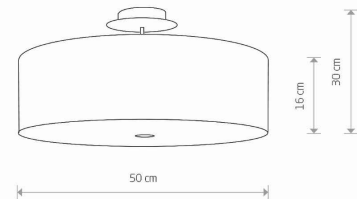

LUMINAIRE MODEL

VIVIANE
6391

CATALOGUE GROUP
COUNTRY OF ORIGIN

—
MADE IN POLAND

LIGHT SOURCE **E27**
 LIGHT SOURCES TYPE **Replaceable**
 MAXIMUM WATTAGE **25W only LED**
 LAMP INCLUDES SOURCE OF LIGHT **No**
 NUMBER OF LIGHT SOURCES **3**
 IP **IP20**
Interior use

PACKAGE DIMENSIONS (L/W/H) **53cm/53cm/36cm**

NET/GROSS WEIGHT **2.55kg/3.83kg**

ASSEMBLY METHOD **Bridge**

LEADING/SUPPLEMENTARY COLOR **White**

MATERIALS **Fabric, Glass, Chrome**

STYLE **Modern**

ELECTRICAL SECURITY CLASS **I**

POWER SUPPLY **~220-230V/50/60Hz**

DIMENSIONS

5 9 0 3 1 3 9 6 3 9 1 9 4